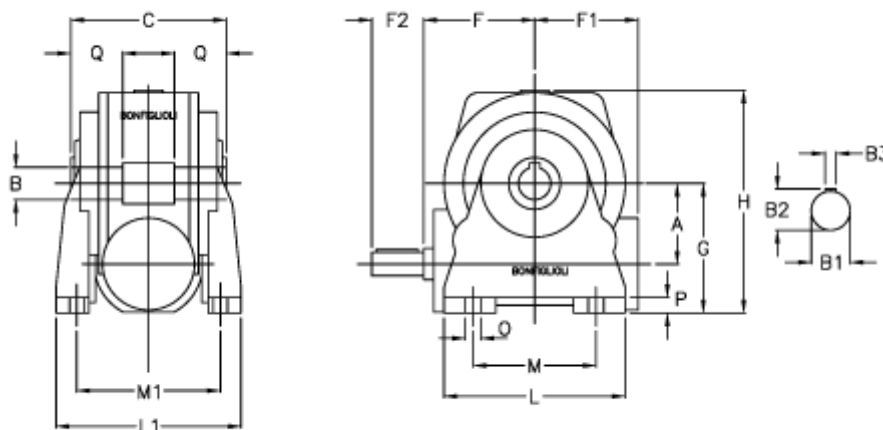

Data Sheet

Article number: 3901185050100

Description: Worm gear with solid input shaft
VF 185N-50-HS

Measures

a	= 185.4	F1 = 205	O = 22.0
B	= 60	F2 = 70	P = 22
B1	= 40	g = 254	Q = 65.0
B2	= 43.0	H = 457.0	
B3	= 12	L = 360	
C	= 190	L1 = 320	
Description	= VF 185N-xx-HS	m = 270	
F	= 214.5	M1 = 251.0	